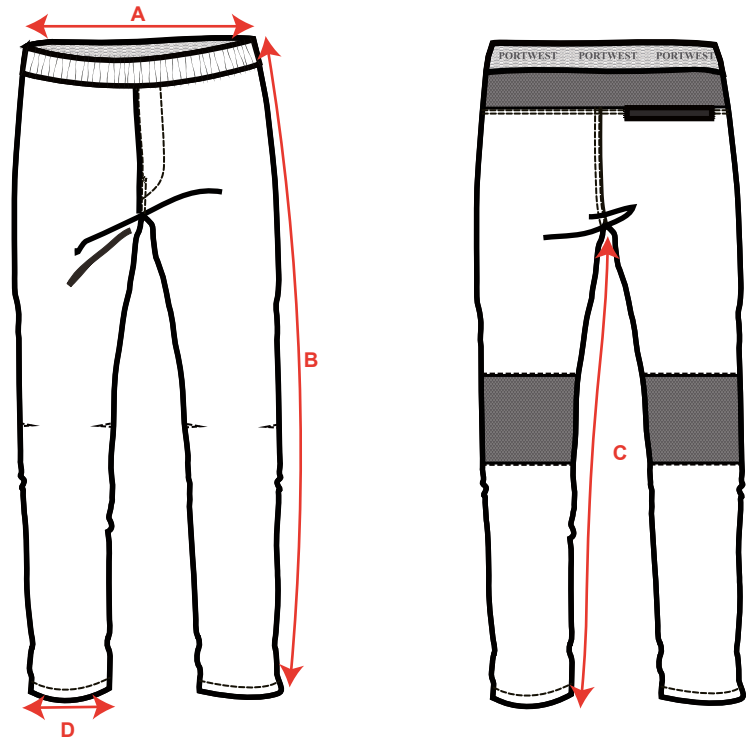

STYLE NO: C072	DESCRIPTION: Surrey Chefs Trouser
-----------------------	--

Measurements							
SIZE		Small	Medium	Large	Xlarge	XXLarge	3XLarge
Centimetre conversion		76-84	84-92	92-96	100-104	108-112	116-120
Waist Relaxed	A	65	73	81	89	97	105
Outside Leg	B	106	107	108	109	110	111
Inside Leg (Measured from C/F crotch fork)	C	79	79	79	79	79	79
Hem	D	34	37	40	43	46	49